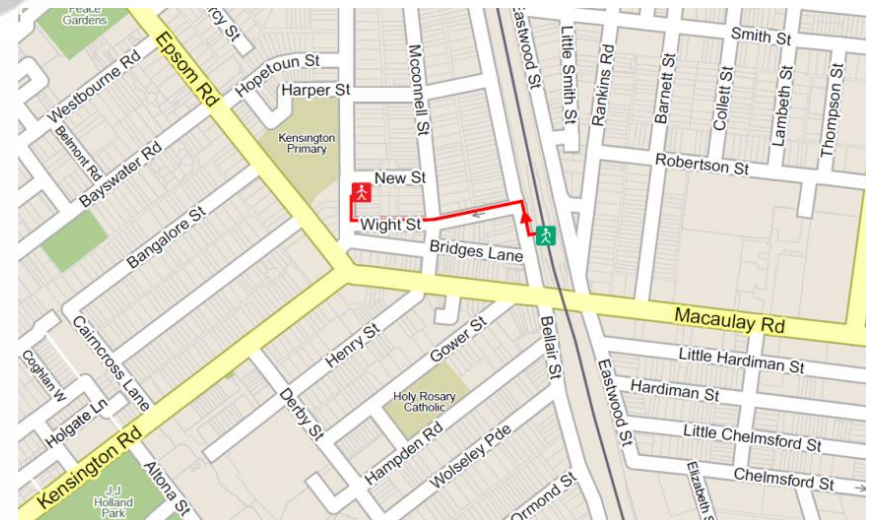

GETTING TO OUR HOUSE

P 9376 6366

E info@kenhouse.org.au

W www.kensingtonneighbourhoodhouse.com

89 McCracken St Kensington

Train

Kensington Train Station is a 3 minute walk from our House. If arriving from the City, cross Bellair Street and walk up Wight Street. McCracken Street is at the top of the hill.

Tram

Stop 26 (Racecourse Rd) on the route 57 tram (West Maribyrnong - City Elizabeth St) is 10 minutes' walk.

Parking

All day parking is located on McCracken Street in front of the House. Two hour parking can be found on surrounding streets.

Walking from Kensington Train Station